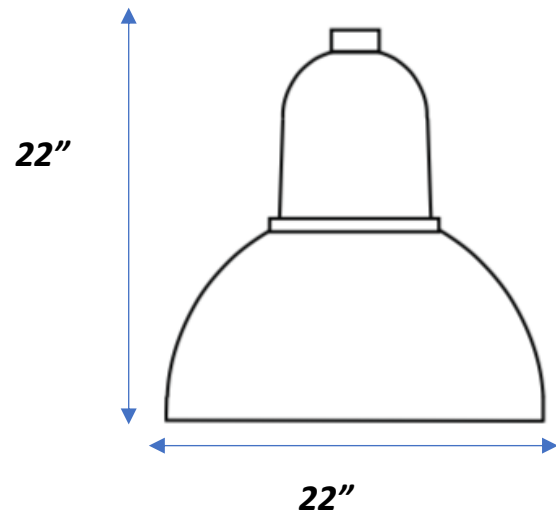

Fixture

The fixture housing is fabricated from a combination of heavy duty cast and spun aluminum components

LED

EncapLED, an IP66-rated ETL and DLC listed LED module system, combines optics and heat sink into one configurable unit which give precise light distribution. Available in types II, III, IV & V. It allows us to do 10w., 30w. & 40w. increment adjustment on light output. The module achieves 110-120 lm/w efficacy with LUXEON LUMILEDS TX CHIPS. Beside maximizing heat dissipation surface, we also utilize convection-based heat management which creates additional air flow around each chip. Unlike a big metal heat sink where the temperature for the chips in the middle is higher than the rest, the heat of each EncapLED chip gets dissipated evenly. A better heat dissipation design keeps the junction temperature low and ultimately prolongs the life of the LED chips. Our modules are available in any of our fixture designs, as well as in a simple retro-fit kit form for existing fixtures.

Finish

Thermoset polyester oven-baked powder coat, in Dark Bronze. Custom colors are available to your specification.

Housing Style

Dimensions

*Custom measurements available upon request, consult factory for more information.